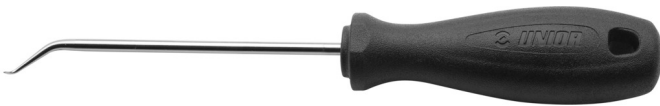

Awl with round, double bent small blade

639D

Profiles

617776

L

165

31

* Images of products are symbolic. All dimensions are in mm, and weight in grams. All listed dimensions may vary in tolerance.

Usage (pictures)