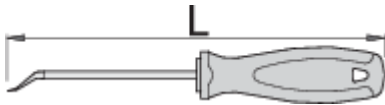

# Awl with round, double bent small blade

639D

## Profiles

617776

L

165

31

\* Images of products are symbolic. All dimensions are in mm, and weight in grams. All listed dimensions may vary in tolerance.