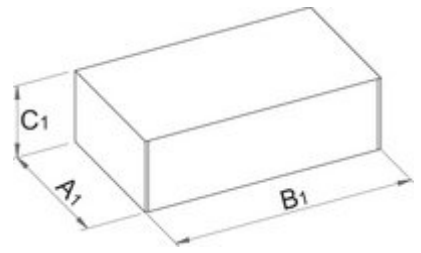

Retail packaging

Barcode	MA	MB	MC	Icon
617775	215	44	32	38