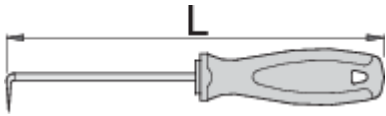

# 송곳 (90° 벤트)

639B

## 프로파일

617774

165

31

\* Images of products are symbolic. All dimensions are in mm, and weight in grams. All listed dimensions may vary in tolerance.