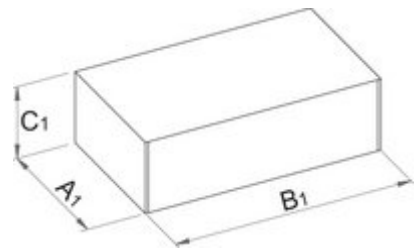

Awl with round, 90° bent blade

639B

Usage

Profiles

617774

165

31

Retail packaging

Barcode	MA	MB	MC	Icon
617774	215	44	32	38

Transport packaging

Barcode	Hand icon	TA	TB	TC	Icon
617774	4	65	288	55	227