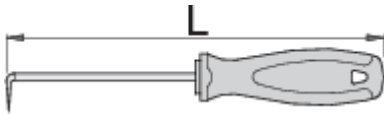

# Awl with round, 90° bent blade

639B

## Profiles

617774

165

31

\* Images of products are symbolic. All dimensions are in mm, and weight in grams. All listed dimensions may vary in tolerance.