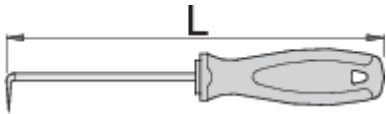

带圆，90°弯刃的锥子

639B

配置文件

617774

165

31

* Images of products are symbolic. All dimensions are in mm, and weight in grams. All listed dimensions may vary in tolerance.

用途 (pictures)