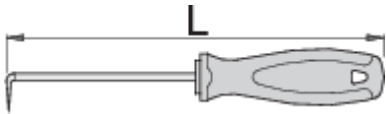

带圆，90°弯刃的锥子

639B

配置文件

617774

165

31

* Images of products are symbolic. All dimensions are in mm, and weight is in grams. All listed dimensions may vary in tolerance.

用途 (pictures)