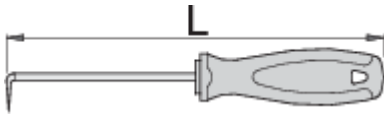

Awl with round, 90° bent blade

639B

Profiles

617774

165

31

* Images of products are symbolic. All dimensions are in mm, and weight in grams. All listed dimensions may vary in tolerance.

Usage (pictures)