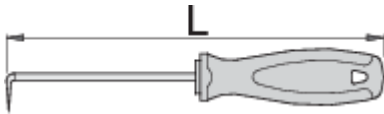

# Awl with round, 90° bent blade

639B

## Profiles

617774

165

31

\* Images of products are symbolic. All dimensions are in mm, and weight is in grams. All listed dimensions may vary in tolerance.