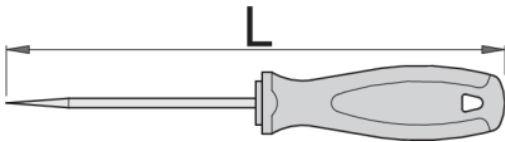

Awl with round straight blade

639A

Usage

Profiles

617773

165

31

Retail packaging

| Barcode | MA | MB | MC | Icon |
|---------|-----|----|----|------|
| 617773 | 215 | 44 | 32 | 38 |

Transport packaging

| Barcode | Hand icon | TA | TB | TC | Icon |
|---------|-----------|----|-----|----|------|
| 617773 | 4 | 65 | 288 | 55 | 227 |