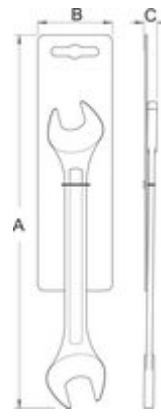

Awl with round straight blade

639A

Usage

Profiles

617773

165

31

Retail packaging

| Barcode | MA | MB | MC | Icon |
|---------|-----|----|----|------|
| 617773 | 215 | 44 | 32 | 38 |

Transport packaging

| Barcode | Hand icon | TA | TB | TC | Icon |
|---------|-----------|----|-----|----|------|
| 617773 | 4 | 65 | 288 | 55 | 227 |