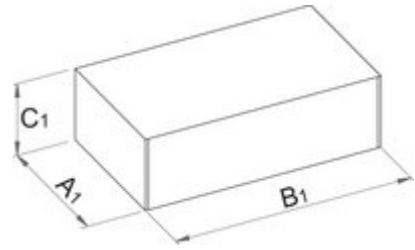

Awl with round straight blade

639A

Usage

Profiles

617773

165

31

Retail packaging

| Barcode | MA | MB | MC | Icon |
|---------|-----|----|----|------|
| 617773 | 215 | 44 | 32 | 38 |

Transport packaging

| Barcode | Hand icon | TA | TB | TC | Icon |
|---------|-----------|----|-----|----|------|
| 617773 | 4 | 65 | 288 | 55 | 227 |