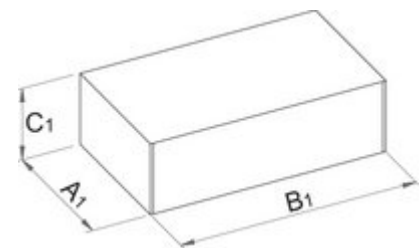

Retail packaging

	MA	MB	MC	
607141	110	44	43	63
607142	110	44	43	57
607143	110	44	43	60
607144	110	44	43	62
607145	110	44	43	67
607146	110	44	43	83
607147	110	44	43	100
607148	110	44	43	110
607149	110	44	43	124