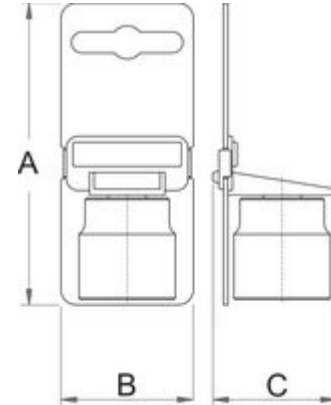

Socket with internal TX profile 1/2"

191/1

Profiles

[\(/ar/support/warranty\)](#)

Product features

- material: premium chrome vanadium steel
- drop forged, entirely hardened and tempered
- surface finish: chrome plated according to ISO 1456:2009
- polished

		D2	D1	L	
607141	E 10	22	14	38	58
607142	E 11	22	15	38	52
607143	E 12	22	15	38	55
607144	E 14	22	17	38	57

		D2	D1	L	
607145	E 16	22	19	38	62
607146	E 18	22	21	38	78
607147	E 20	26	23	40	95
607148	E 22	26	25.3	40	105
607149	E 24	28	27.3	40	119