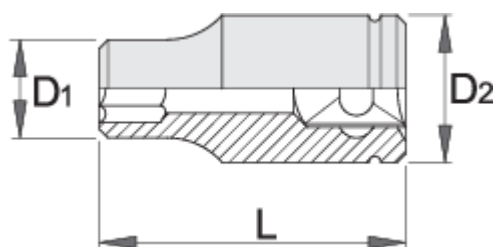

Socket with internal TX profile 1/2"

191/1

Profiles

[\(/ar/support/warranty\)](#)

Product features

- material: premium chrome vanadium steel
- drop forged, entirely hardened and tempered
- surface finish: chrome plated according to ISO 1456:2009
- polished

		D2	D1	L	
607141	E 10	22	14	38	58
607142	E 11	22	15	38	52
607143	E 12	22	15	38	55
607144	E 14	22	17	38	57

		D2	D1	L	
607145	E 16	22	19	38	62
607146	E 18	22	21	38	78
607147	E 20	26	23	40	95
607148	E 22	26	25.3	40	105
607149	E 24	28	27.3	40	119