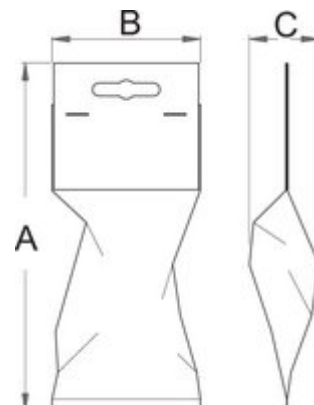

Replacement square 1/2"

190.10

Profielen

1/2" **Premium Flex**

[\(/be/about-us/materials\)](#)

[\(/be/support/warranty\)](#)

Product attributen

- material: premium flex chrome vanadium steel
- entirely hardened and tempered
- for one-way ratchet 190.9/2BI
- made according to standard ISO 3315

603378

1/2"

40

50

Retail verpakking

	MA	MB	MC	
603378	125	80	12,65	50

Transport verpakking

		TA	TB	TC	
603378	1				