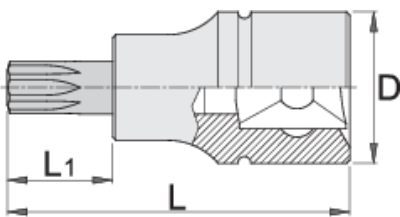

Screwdriver socket 1/2" with ZX profile

192/2ZX

프로파일

제품 특징

- 재질: 프리미엄 플렉스 크롬 바나듐 스틸 소켓
- material: bit from premium plus carbon steel
- entirely hardened and tempered

Barcode	Star Icon	D	L	L1	Person Icon
612165	M 5	22.9	52	16	72
612166	M 6	22.9	52	16	70

		D	L	L1	
612167	M 8	22.9	52	16	80
612168	M 10	22.9	57	21	84
612169	M 12	22.9	57	21	90
612170	M 14	22.9	57	21	97
620257	M 16	22.9	57	21	155

* Images of products are symbolic. All dimensions are in mm, and weight in grams. All listed dimensions may vary in tolerance.