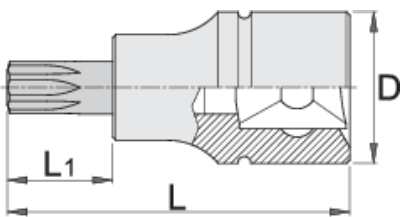

# Screwdriver socket 1/2" with ZX profile

192/2ZX

## 제품 특징

- 재질: 프리미엄 플렉스 크롬 바나듐 스틸 소켓
- material: bit from premium plus carbon steel
- entirely hardened and tempered

Barcode	Starburst Icon	D	L	L1	Person Icon
612165	M 5	22.9	52	16	72
612166	M 6	22.9	52	16	70

		D	L	L1	
612167	M 8	22.9	52	16	80
612168	M 10	22.9	57	21	84
612169	M 12	22.9	57	21	90
612170	M 14	22.9	57	21	97
620257	M 16	22.9	57	21	155

\* Images of products are symbolic. All dimensions are in mm, and weight is in grams. All listed dimensions may vary in tolerance.