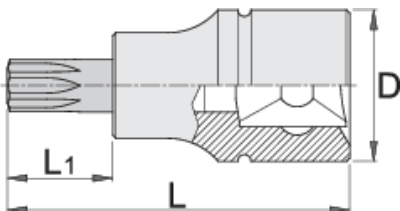

# Screwdriver socket 1/2" with ZX profile

192/2ZX

## 제품 특징

- 재질: 프리미엄 플렉스 크롬 바나듐 스틸 소켓
- material: bit from premium plus carbon steel
- entirely hardened and tempered

Barcode	Starburst	D	L	L1	Icon
612165	M 5	22.9	52	16	72
612166	M 6	22.9	52	16	70
612167	M 8	22.9	52	16	80

		D	L	L1	
612168	M 10	22.9	57	21	84
612169	M 12	22.9	57	21	90
612170	M 14	22.9	57	21	97
620257	M 16	22.9	57	21	155

\* Images of products are symbolic. All dimensions are in mm, and weight in grams. All listed dimensions may vary in tolerance.