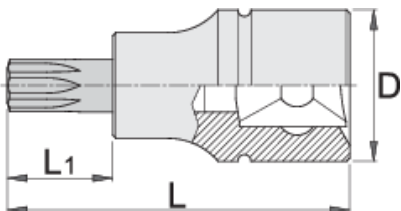

Screwdriver socket 1/2" with ZX profile

192/2ZX

프로파일

제품 특징

- 재질: 프리미엄 플렉스 크롬 바나듐 스틸 소켓
- material: bit from premium plus carbon steel
- entirely hardened and tempered

Barcode	Starburst	D	L	L1	Icon
612165	M 5	22.9	52	16	72
612166	M 6	22.9	52	16	70
612167	M 8	22.9	52	16	80

		D	L	L1	
612168	M 10	22.9	57	21	84
612169	M 12	22.9	57	21	90
612170	M 14	22.9	57	21	97
620257	M 16	22.9	57	21	155

* Images of products are symbolic. All dimensions are in mm, and weight in grams. All listed dimensions may vary in tolerance.