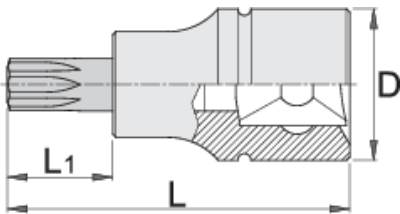

# Screwdriver socket 1/2" with ZX profile

192/2ZX

## Product features

- material (Socket): Premium flex chrome vanadium steel
- material: bit from premium plus carbon steel
- entirely hardened and tempered

Barcode	Starburst Icon	D	L	L1	Person Icon
612165	M 5	22.9	52	16	72
612166	M 6	22.9	52	16	70

		D	L	L1	
612167	M 8	22.9	52	16	80
612168	M 10	22.9	57	21	84
612169	M 12	22.9	57	21	90
612170	M 14	22.9	57	21	97
620257	M 16	22.9	57	21	155

\* Images of products are symbolic. All dimensions are in mm, and weight in grams. All listed dimensions may vary in tolerance.