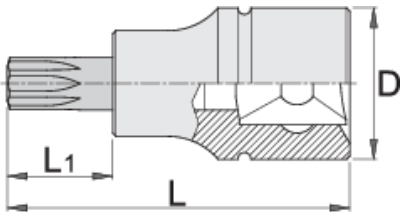

# Screwdriver socket 1/2" with ZX profile

192/2ZX

## Product features

- material (Socket): Premium flex chrome vanadium steel
- material: bit from premium plus carbon steel
- entirely hardened and tempered

		D	L	L1	
612165	M 5	22.9	52	16	72
612166	M 6	22.9	52	16	70
612167	M 8	22.9	52	16	80

		D	L	L1	
612168	M 10	22.9	57	21	84
612169	M 12	22.9	57	21	90
612170	M 14	22.9	57	21	97
620257	M 16	22.9	57	21	155

\* Images of products are symbolic. All dimensions are in mm, and weight in grams. All listed dimensions may vary in tolerance.