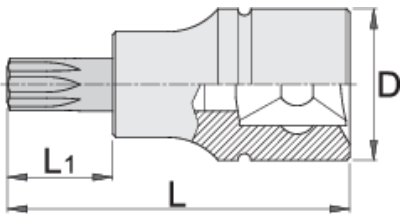

# Screwdriver socket 1/2" with ZX profile

192/2ZX

## Product features

- material (Socket): Premium flex chrome vanadium steel
- material: bit from premium plus carbon steel
- entirely hardened and tempered

Barcode	Starburst Icon	D	L	L1	Person Icon
612165	M 5	22.9	52	16	72
612166	M 6	22.9	52	16	70

		D	L	L1	
612167	M 8	22.9	52	16	80
612168	M 10	22.9	57	21	84
612169	M 12	22.9	57	21	90
612170	M 14	22.9	57	21	97
620257	M 16	22.9	57	21	155

\* Images of products are symbolic. All dimensions are in mm, and weight is in grams. All listed dimensions may vary in tolerance.