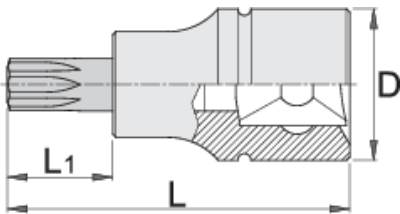

Screwdriver socket 1/2" with ZX profile

192/2ZX

Profiles

Product features

- material (Socket): Premium flex chrome vanadium steel
- material: bit from premium plus carbon steel
- entirely hardened and tempered

Barcode	Starburst Icon	D	L	L1	Person Icon
612165	M 5	22.9	52	16	72
612166	M 6	22.9	52	16	70

		D	L	L1	
612167	M 8	22.9	52	16	80
612168	M 10	22.9	57	21	84
612169	M 12	22.9	57	21	90
612170	M 14	22.9	57	21	97
620257	M 16	22.9	57	21	155

* Images of products are symbolic. All dimensions are in mm, and weight in grams. All listed dimensions may vary in tolerance.