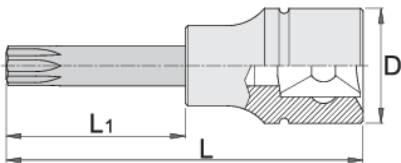

# Long screwdriver socket 1/2" with TX profile

192/2TXL

## 제품 특징

- 재질: 프리미엄 플렉스 크롬 바나듐 스틸 소켓
- material: bit from premium plus carbon steel
- entirely hardened and tempered
- polished

Barcode	Star	D	L	L1	Icon
612422	TX 20	22.9	100	64	76
612423	TX 25	22.9	100	64	86
612424	TX 27	22.9	100	64	86
612425	TX 30	22.9	100	64	86

		D	L	L1	
612426	TX 40	22.9	100	64	90
612427	TX 45	22.9	100	64	92
612428	TX 50	22.9	100	64	94
612429	TX 55	22.9	100	64	100
612430	TX 60	22.9	100	64	110
619857	TX 70	24.3	105	65	253

\* Images of products are symbolic. All dimensions are in mm, and weight in grams. All listed dimensions may vary in tolerance.