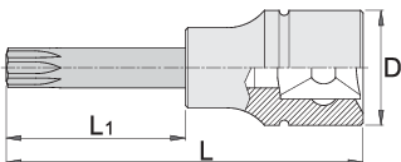

Long screwdriver socket 1/2" with TX profile

192/2TXL

프로파일

제품 특징

- 재질: 프리미엄 플렉스 크롬 바나듐 스틸 소켓
- material: bit from premium plus carbon steel
- entirely hardened and tempered
- polished

		D	L	L1	
612422	TX 20	22.9	100	64	76
612423	TX 25	22.9	100	64	86
612424	TX 27	22.9	100	64	86
612425	TX 30	22.9	100	64	86

		D	L	L1	
612426	TX 40	22.9	100	64	90
612427	TX 45	22.9	100	64	92
612428	TX 50	22.9	100	64	94
612429	TX 55	22.9	100	64	100
612430	TX 60	22.9	100	64	110
619857	TX 70	24.3	105	65	253

* Images of products are symbolic. All dimensions are in mm, and weight in grams. All listed dimensions may vary in tolerance.