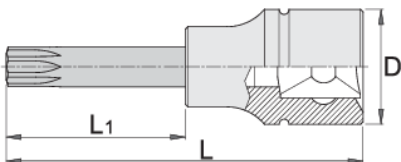

# Long screwdriver socket 1/2" with TX profile

192/2TXL

## 제품 특징

- 재질: 프리미엄 플렉스 크롬 바나듐 스틸 소켓
- material: bit from premium plus carbon steel
- entirely hardened and tempered
- polished

Barcode	Star	D	L	L1	Weight
612422	TX 20	22.9	100	64	76
612423	TX 25	22.9	100	64	86
612424	TX 27	22.9	100	64	86

		D	L	L1	
612425	TX 30	22.9	100	64	86
612426	TX 40	22.9	100	64	90
612427	TX 45	22.9	100	64	92
612428	TX 50	22.9	100	64	94
612429	TX 55	22.9	100	64	100
612430	TX 60	22.9	100	64	110

\* Images of products are symbolic. All dimensions are in mm, and weight is in grams. All listed dimensions may vary in tolerance.