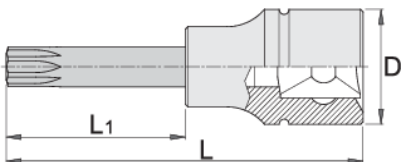

# Long screwdriver socket 1/2" with TX profile

192/2TXL

## 제품 특징

- 재질: 프리미엄 플렉스 크롬 바나듐 스틸 소켓
- material: bit from premium plus carbon steel
- entirely hardened and tempered
- polished

Barcode	Star Icon	D	L	L1	Weight Icon
612422	TX 20	22.9	100	64	76
612423	TX 25	22.9	100	64	86
612424	TX 27	22.9	100	64	86

\* Images of products are symbolic. All dimensions are in mm, and weight in grams. All listed dimensions may vary in tolerance.