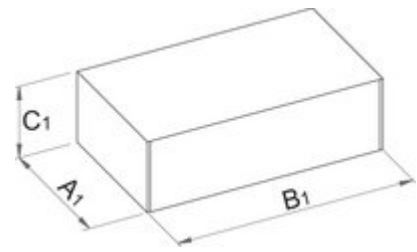

Transport packaging

Barcode	Hand icon	TA	TB	TC	Weight icon
612422	4	86	220	61	449
612423	4	86	220	61	489
612424	4	86	220	61	489
612425	4	86	220	61	489
612426	4	86	220	61	505
612427	4	86	220	61	513
612428	4	86	220	61	521
612429	4	86	220	61	545
612430	4	86	220	61	585
619857	4	84	253	84	1157
619858	4	84	253	84	1189
619859	4	84	253	84	1597
619860	4	84	253	84	1445