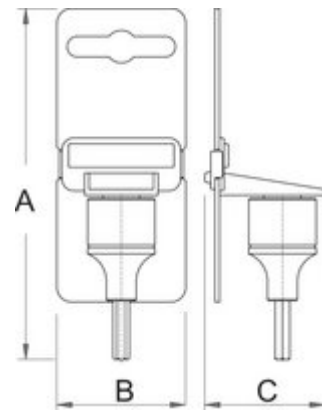

# Long screwdriver socket 1/2" with TX profile

192/2TXL

## Product features

- material: socket from premium flex chrome vanadium steel
- material: bit from premium plus carbon steel
- entirely hardened and tempered
- polished

		D	L	L1	
612422	TX 20	22.9	100	64	76
612423	TX 25	22.9	100	64	86
612424	TX 27	22.9	100	64	86
612425	TX 30	22.9	100	64	86
612426	TX 40	22.9	100	64	90

		D	L	L1	
612427	TX 45	22.9	100	64	92
612428	TX 50	22.9	100	64	94
612429	TX 55	22.9	100	64	100
612430	TX 60	22.9	100	64	110
619857	TX 70	24.3	105	65	253
619858	TX 80	24.3	105	65	261
619859	TX 90	26,8	105	65	363
619860	TX 100	26.8	105	65	325