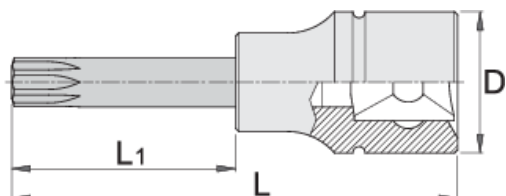

# Long screwdriver socket 1/2" with TX profile

192/2TXL

## Product features

- material: socket from premium flex chrome vanadium steel
- material: bit from premium plus carbon steel
- entirely hardened and tempered
- polished

		D	L	L1	
612422	TX 20	22.9	100	64	76
612423	TX 25	22.9	100	64	86
612424	TX 27	22.9	100	64	86
612425	TX 30	22.9	100	64	86
612426	TX 40	22.9	100	64	90

		D	L	L1	
612427	TX 45	22.9	100	64	92
612428	TX 50	22.9	100	64	94
612429	TX 55	22.9	100	64	100
612430	TX 60	22.9	100	64	110
619857	TX 70	24.3	105	65	253
619858	TX 80	24.3	105	65	261
619859	TX 90	26,8	105	65	363
619860	TX 100	26.8	105	65	325