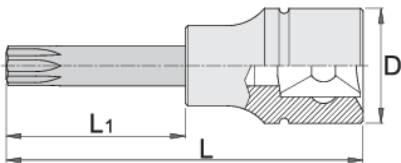

# Long screwdriver socket 1/2" with TX profile

192/2TXL

## Product features

- material (Socket): Premium flex chrome vanadium steel
- material: bit from premium plus carbon steel
- entirely hardened and tempered
- polished

Barcode	Star	D	L	L1	Icon
612422	TX 20	22.9	100	64	76
612423	TX 25	22.9	100	64	86
612424	TX 27	22.9	100	64	86
612425	TX 30	22.9	100	64	86

		D	L	L1	
612426	TX 40	22.9	100	64	90
612427	TX 45	22.9	100	64	92
612428	TX 50	22.9	100	64	94
612429	TX 55	22.9	100	64	100
612430	TX 60	22.9	100	64	110
619857	TX 70	24.3	105	65	253

\* Images of products are symbolic. All dimensions are in mm, and weight in grams. All listed dimensions may vary in tolerance.