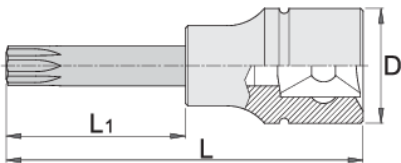

Long screwdriver socket 1/2" with TX profile

192/2TXL

Profiles

Product features

- material (Socket): Premium flex chrome vanadium steel
- material: bit from premium plus carbon steel
- entirely hardened and tempered
- polished

Barcode	Star	D	L	L1	Icon
612422	TX 20	22.9	100	64	76
612423	TX 25	22.9	100	64	86
612424	TX 27	22.9	100	64	86
612425	TX 30	22.9	100	64	86

		D	L	L1	
612426	TX 40	22.9	100	64	90
612427	TX 45	22.9	100	64	92
612428	TX 50	22.9	100	64	94
612429	TX 55	22.9	100	64	100
612430	TX 60	22.9	100	64	110
619857	TX 70	24.3	105	65	253

* Images of products are symbolic. All dimensions are in mm, and weight in grams. All listed dimensions may vary in tolerance.