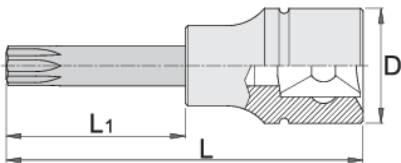

Long screwdriver socket 1/2" with TX profile

192/2TXL

Profiles

Product features

- material (Socket): Premium flex chrome vanadium steel
- material: bit from premium plus carbon steel
- entirely hardened and tempered
- polished

Barcode	Star	D	L	L1	Person
612422	TX 20	22.9	100	64	76
612423	TX 25	22.9	100	64	86
612424	TX 27	22.9	100	64	86
612425	TX 30	22.9	100	64	86

		D	L	L1	
612426	TX 40	22.9	100	64	90
612427	TX 45	22.9	100	64	92
612428	TX 50	22.9	100	64	94
612429	TX 55	22.9	100	64	100
612430	TX 60	22.9	100	64	110
619857	TX 70	24.3	105	65	253

* Images of products are symbolic. All dimensions are in mm, and weight in grams. All listed dimensions may vary in tolerance.