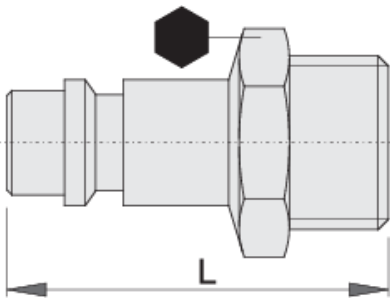

Coupling, male part

1507Z7

프로파일

제품 특징

- inside hose diameter Ø7mm
- outside thread
- metal housing

Barcode	Thread	Hex Size (mm)	Length (L)	Weight
617797	R1/4"	14	34	24
617798	R3/8"	19	36.5	34

618483

R1/2"

22

39

40

* Images of products are symbolic. All dimensions are in mm, and weight is in grams. All listed dimensions may vary in tolerance.