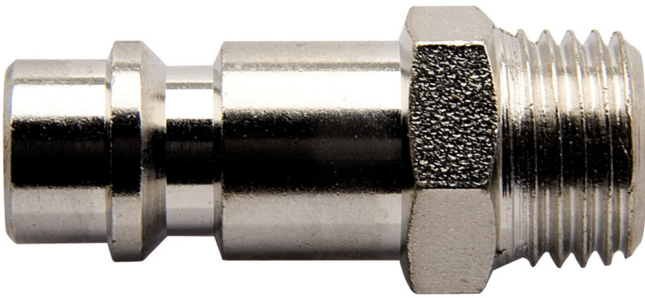

Coupling, male part

1507Z7

프로파일

제품 특징

- inside hose diameter Ø7mm
- outside thread
- metal housing

	 mm	 mm	 L	
617797	R1/4"	14	34	24
617798	R3/8"	19	36.5	34

618483

R1/2"

22

39

40

* Images of products are symbolic. All dimensions are in mm, and weight in grams. All listed dimensions may vary in tolerance.