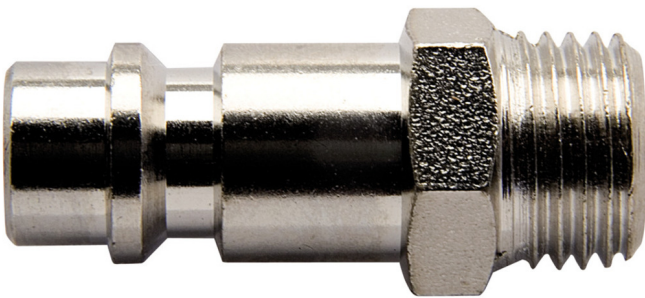

Coupling, male part

1507Z7

Profiles

Product features

- inside hose diameter Ø7mm
- outside thread
- metal housing

Barcode	Thread	Hex Size (mm)	Length (L)	Profile
617797	R1/4"	14	34	24
617798	R3/8"	19	36.5	34

618483

R1/2"

22

39

40

* Images of products are symbolic. All dimensions are in mm, and weight in grams. All listed dimensions may vary in tolerance.