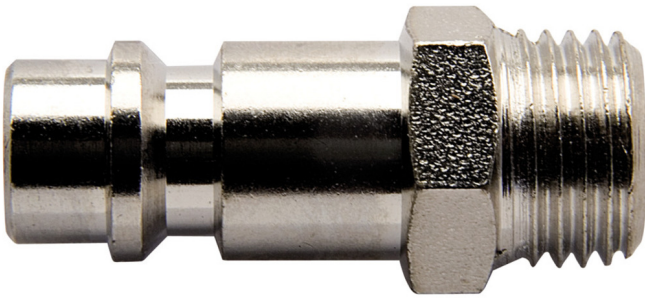

# Coupling, male part

1507Z7

## Profiles

## Product features

- inside hose diameter Ø7mm
- outside thread
- metal housing

Barcode	Thread	Hex Size (mm)	Length (L)	Profile
617797	R1/4"	14	34	24
617798	R3/8"	19	36.5	34

618483

R1/2"

22

39

40

\* Images of products are symbolic. All dimensions are in mm, and weight in grams. All listed dimensions may vary in tolerance.