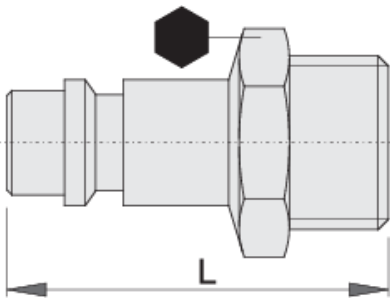

Coupling, male part

1507Z7

Profiles

Product features

- inside hose diameter Ø7mm
- outside thread
- metal housing

Barcode	Thread	Hex Size (mm)	Length (L)	Icon
617797	R1/4"	14	34	24
617798	R3/8"	19	36.5	34

618483

R1/2"

22

39

40

* Images of products are symbolic. All dimensions are in mm, and weight is in grams. All listed dimensions may vary in tolerance.