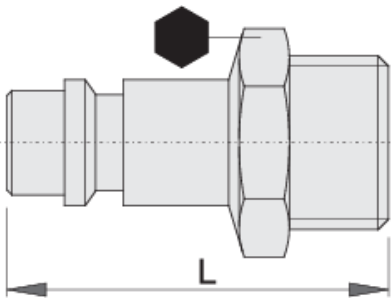

mm	 mm	 L	
617797	R1/4"	14	34	24
617798	R3/8"	19	36.5	34