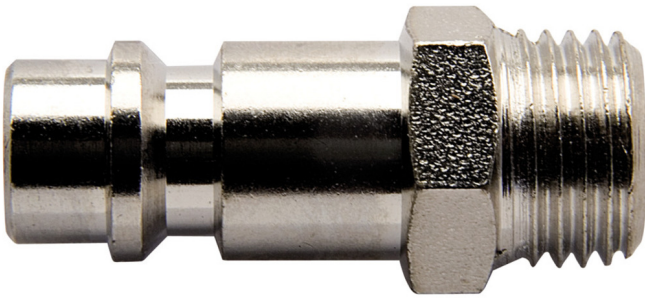

Coupling, male part

1507Z7

Profiles

Product features

- inside hose diameter Ø7mm
- outside thread
- metal housing

Barcode	Thread	Hex Size (mm)	Length (L)	Profile
617797	R1/4"	14	34	24
617798	R3/8"	19	36.5	34

618483

R1/2"

22

39

40

* Images of products are symbolic. All dimensions are in mm, and weight in grams. All listed dimensions may vary in tolerance.