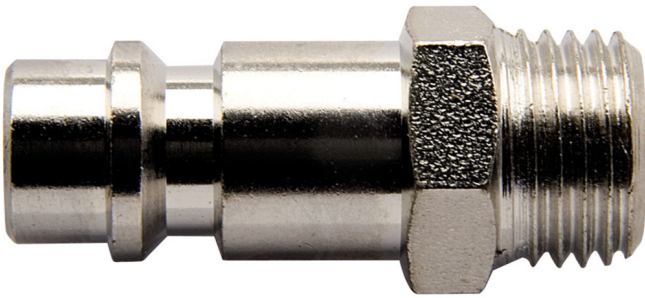

# Coupling, male part

1507Z7

## Profiles

## Product features

- inside hose diameter Ø7mm
- outside thread
- metal housing

Barcode	Thread	Hex Size	Length (L)	Profile
617797	R1/4"	14	34	24
617798	R3/8"	19	36.5	34

618483

R1/2"

22

39

40

\* Images of products are symbolic. All dimensions are in mm, and weight in grams. All listed dimensions may vary in tolerance.