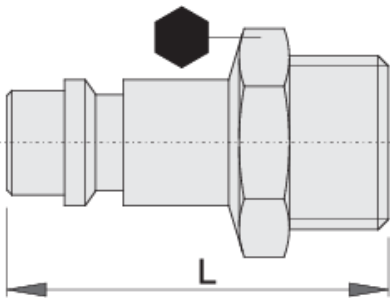

# Coupling, male part

1507Z7

## Product features

- inside hose diameter Ø7mm
- outside thread
- metal housing

Barcode	Thread	Hex Size	Length (L)	Profile
617797	R1/4"	14	34	24
617798	R3/8"	19	36.5	34

618483

R1/2"

22

39

40

\* Images of products are symbolic. All dimensions are in mm, and weight in grams. All listed dimensions may vary in tolerance.