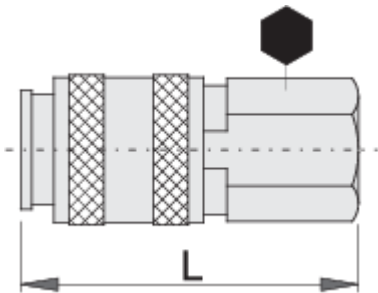

# Coupling, female part

1506KN7

## 제품 특징

- metal housing
- inside thread

Barcode	Thread	Hex Size	Length (L)	Weight
617795	R1/4"	20	54.5	113
617796	R3/8"	20	55	105

\* Images of products are symbolic. All dimensions are in mm, and weight in grams. All listed dimensions may vary in tolerance.