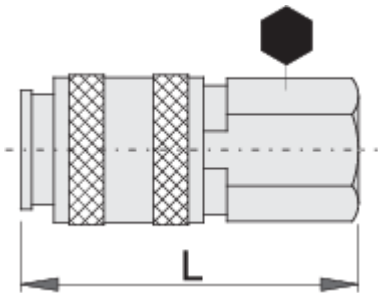

# Coupling, female part

1506KN7

## 제품 특징

- metal housing
- inside thread

Barcode	Thread	mm	L	Weight
617795	R1/4"	20	54.5	113
617796	R3/8"	20	55	105

\* Images of products are symbolic. All dimensions are in mm, and weight in grams. All listed dimensions may vary in tolerance.