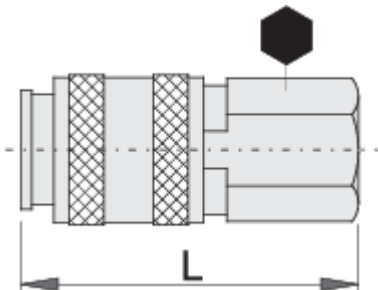

Coupling, female part

1506KN7

프로파일

제품 특징

- metal housing
- inside thread

	 mm	 mm	 L	
617795	R1/4"	20	54.5	113
617796	R3/8"	20	55	105

* Images of products are symbolic. All dimensions are in mm, and weight in grams. All listed dimensions may vary in tolerance.