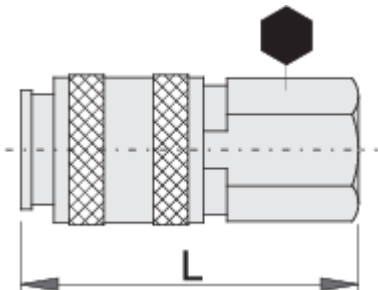

# Coupling, female part

1506KN7

## 제품 특징

- metal housing
- inside thread

	 mm	 mm	L	
617795	R1/4"	20	54.5	113
617796	R3/8"	20	55	105

\* Images of products are symbolic. All dimensions are in mm, and weight is in grams. All listed dimensions may vary in tolerance.