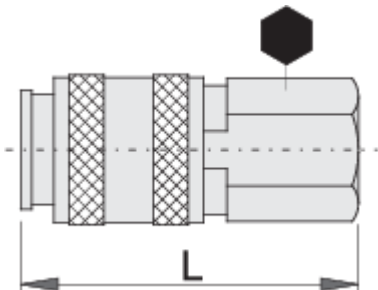

Coupling, female part

1506KN7

Profiles

Product features

- metal housing
- inside thread

Barcode	Thread	Hex Size	Length (L)	Weight
617795	R1/4"	20	54.5	113
617796	R3/8"	20	55	105

* Images of products are symbolic. All dimensions are in mm, and weight in grams. All listed dimensions may vary in tolerance.