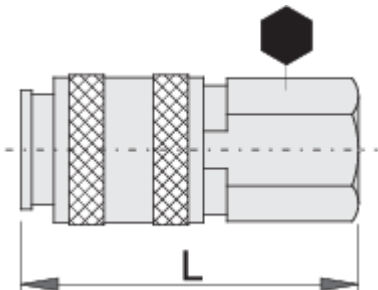

Coupling, female part

1506KN7

Profiles

Product features

- metal housing
- inside thread

	 mm	 mm	 L	
617795	R1/4"	20	54.5	113
617796	R3/8"	20	55	105

* Images of products are symbolic. All dimensions are in mm, and weight in grams. All listed dimensions may vary in tolerance.