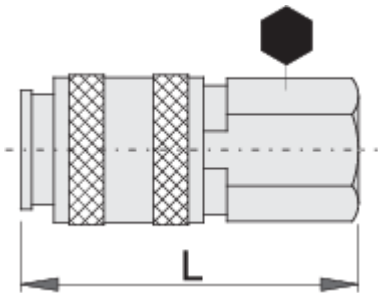

气动管接头

1506KN7

配置文件

产品属性

- 金属外壳
- 内螺纹

Barcode	Thread	Hex Size	Length (L)	Weight
617795	R1/4"	20	54.5	113
617796	R3/8"	20	55	105

* Images of products are symbolic. All dimensions are in mm, and weight in grams. All listed dimensions may vary in tolerance.