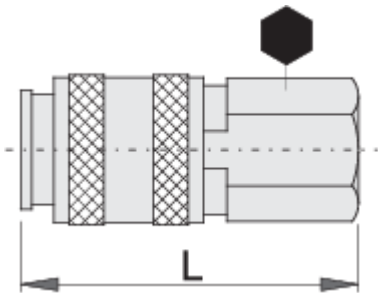

气动管接头

1506KN7

配置文件

产品属性

- 金属外壳
- 内螺纹

	 mm	 mm	 L	
617795	R1/4"	20	54.5	113
617796	R3/8"	20	55	105

* Images of products are symbolic. All dimensions are in mm, and weight is in grams. All listed dimensions may vary in tolerance.