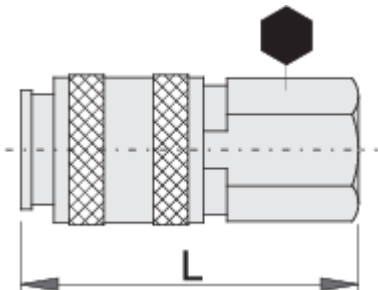

# Coupling, female part

1506KN7

## Product features

- metal housing
- inside thread

	 mm	 mm	 L	
617795	R1/4"	20	54.5	113
617796	R3/8"	20	55	105

\* Images of products are symbolic. All dimensions are in mm, and weight is in grams. All listed dimensions may vary in tolerance.