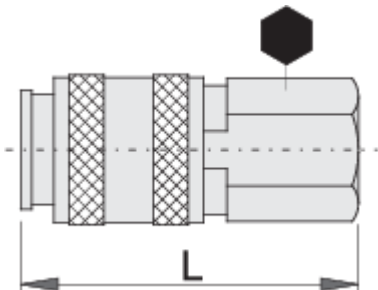

# Coupling, female part

1506KN7

## Product features

- metal housing
- inside thread

	 mm	 mm	 L	
617795	R1/4"	20	54.5	113
617796	R3/8"	20	55	105

\* Images of products are symbolic. All dimensions are in mm, and weight in grams. All listed dimensions may vary in tolerance.