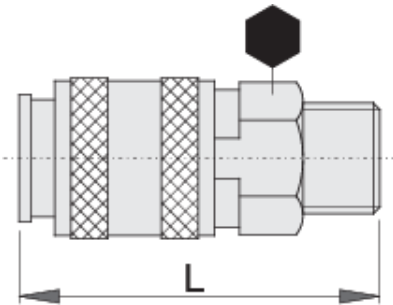

# Coupling, female part

1506KZ7

## 제품 특징

- metal housing
- outside thread

	 mm			
617793	R1/4"	20	58	98
617794	R3/8"	20	54	101

\* Images of products are symbolic. All dimensions are in mm, and weight in grams. All listed dimensions may vary in tolerance.