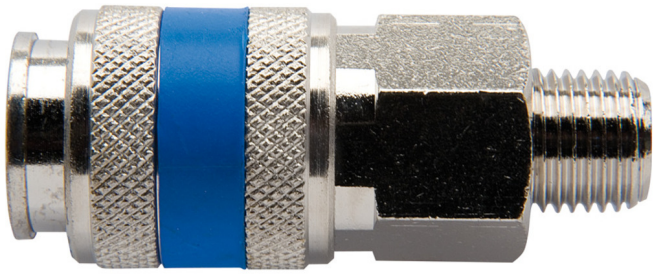

Coupling, female part

1506KZ7

프로파일

제품 특징

- metal housing
- outside thread

Barcode	Thread	mm	L	Weight
617793	R1/4"	20	58	98
617794	R3/8"	20	54	101

* Images of products are symbolic. All dimensions are in mm, and weight is in grams. All listed dimensions may vary in tolerance.