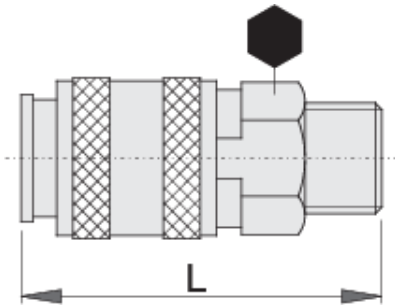

Coupling, female part

1506KZ7

프로파일

제품 특징

- metal housing
- outside thread

	 mm			
617793	R1/4"	20	58	98
617794	R3/8"	20	54	101

* Images of products are symbolic. All dimensions are in mm, and weight in grams. All listed dimensions may vary in tolerance.