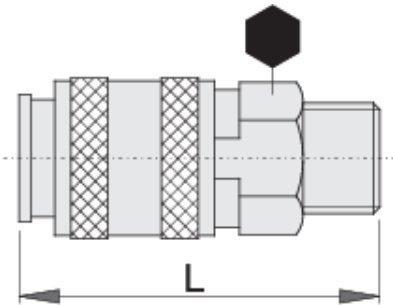

Coupling, female part

1506KZ7

프로파일

제품 특징

- metal housing
- outside thread

Barcode	Thread	mm	L	Weight
617793	R1/4"	20	58	98
617794	R3/8"	20	54	101

* Images of products are symbolic. All dimensions are in mm, and weight in grams. All listed dimensions may vary in tolerance.