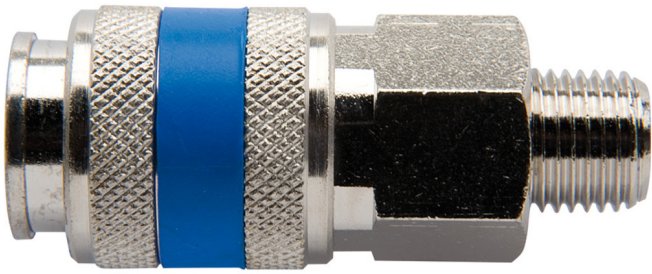

Coupling, female part

1506KZ7

프로파일

제품 특징

- metal housing
- outside thread

Barcode	Thread	mm	L	Weight
617793	R1/4"	20	58	98
617794	R3/8"	20	54	101

* Images of products are symbolic. All dimensions are in mm, and weight in grams. All listed dimensions may vary in tolerance.