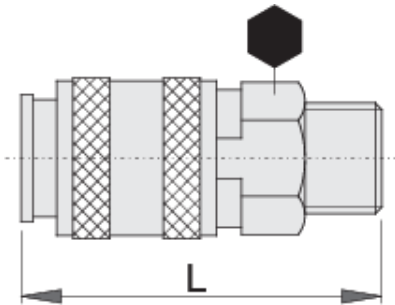

Coupling, female part

1506KZ7

프로파일

제품 특징

- metal housing
- outside thread

Barcode	Thread	mm	L	Weight
617793	R1/4"	20	58	98
617794	R3/8"	20	54	101

* Images of products are symbolic. All dimensions are in mm, and weight is in grams. All listed dimensions may vary in tolerance.