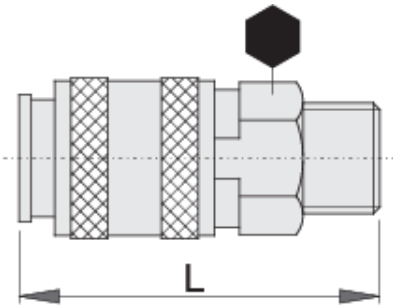

Coupling, female part

1506KZ7

Profiles

Product features

- metal housing
- outside thread

Barcode	Thread	mm	L	Weight
617793	R1/4"	20	58	98
617794	R3/8"	20	54	101

* Images of products are symbolic. All dimensions are in mm, and weight in grams. All listed dimensions may vary in tolerance.