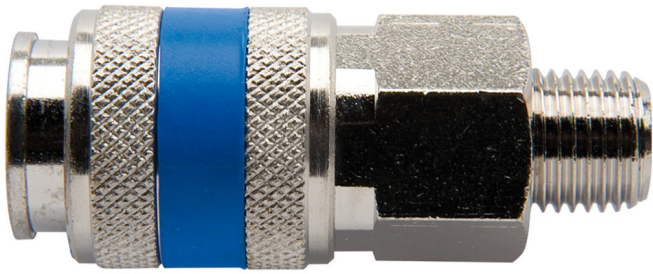

Coupling, female part

1506KZ7

Profiles

Product features

- metal housing
- outside thread

Barcode	Thread	mm	L	Weight
617793	R1/4"	20	58	98
617794	R3/8"	20	54	101

* Images of products are symbolic. All dimensions are in mm, and weight in grams. All listed dimensions may vary in tolerance.