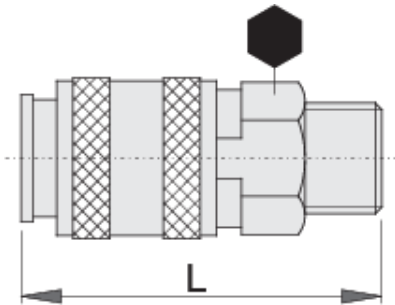

Coupling, female part

1506KZ7

Profiles

Product features

- metal housing
- outside thread

	 mm	 mm	 L	
617793	R1/4"	20	58	98
617794	R3/8"	20	54	101

* Images of products are symbolic. All dimensions are in mm, and weight in grams. All listed dimensions may vary in tolerance.