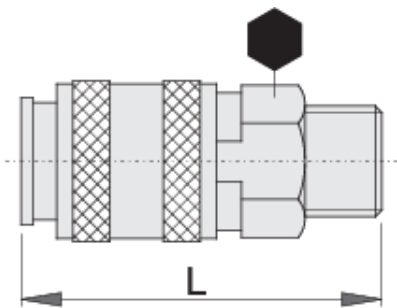

气动管接头

1506KZ7

配置文件

产品属性

- 金属外壳
- 外螺纹

617793	R1/4"	20	58	98
617794	R3/8"	20	54	101

* Images of products are symbolic. All dimensions are in mm, and weight in grams. All listed dimensions may vary in tolerance.