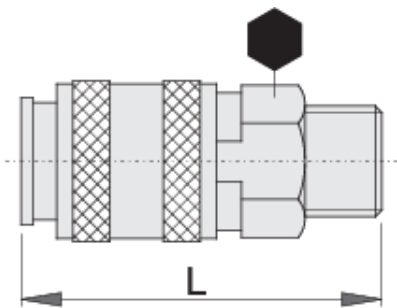

气动管接头

1506KZ7

配置文件

产品属性

- 金属外壳
- 外螺纹

| 617793 | R1/4" | 20 | 58 | 98 |
|--------|-------|----|----|-----|
| 617794 | R3/8" | 20 | 54 | 101 |

* Images of products are symbolic. All dimensions are in mm, and weight in grams. All listed dimensions may vary in tolerance.