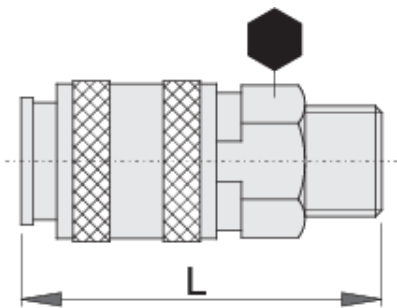

气动管接头

1506KZ7

配置文件

产品属性

- 金属外壳
- 外螺纹

617793	R1/4"	20	58	98
617794	R3/8"	20	54	101

* Images of products are symbolic. All dimensions are in mm, and weight is in grams. All listed dimensions may vary in tolerance.