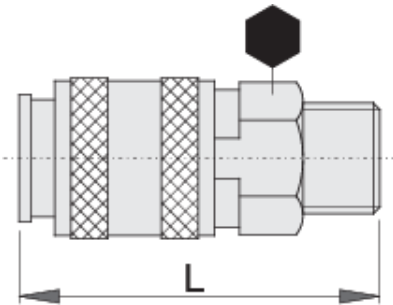

Coupling, female part

1506KZ7

Profiles

Product features

- metal housing
- outside thread

	 mm	 mm	 L	
617793	R1/4"	20	58	98
617794	R3/8"	20	54	101

* Images of products are symbolic. All dimensions are in mm, and weight in grams. All listed dimensions may vary in tolerance.