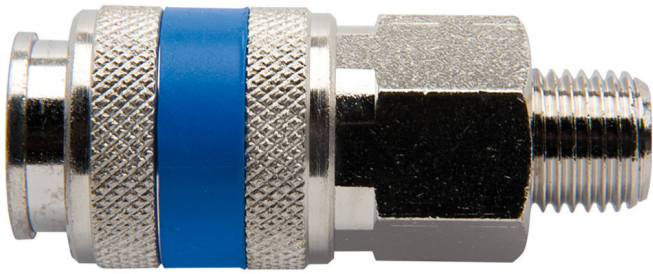

Coupling, female part

1506KZ7

Profiles

Product features

- metal housing
- outside thread

	 mm	 mm	 L	
617793	R1/4"	20	58	98
617794	R3/8"	20	54	101

* Images of products are symbolic. All dimensions are in mm, and weight in grams. All listed dimensions may vary in tolerance.