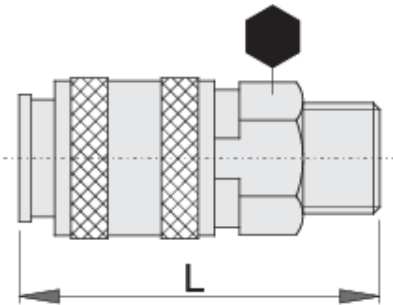

Coupling, female part

1506KZ7

Profiles

Product features

- metal housing
- outside thread

	 mm	 mm	 L	
617793	R1/4"	20	58	98
617794	R3/8"	20	54	101

* Images of products are symbolic. All dimensions are in mm, and weight is in grams. All listed dimensions may vary in tolerance.