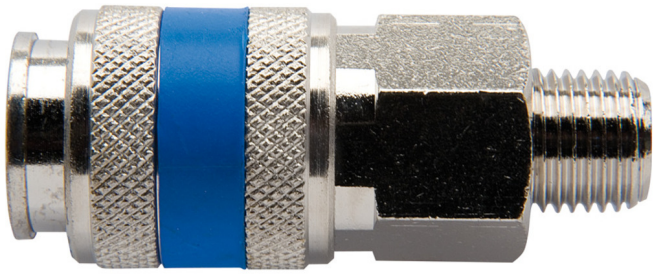

Coupling, female part

1506KZ7

Profiles

Product features

- metal housing
- outside thread

	 mm	 mm	 L	
617793	R1/4"	20	58	98
617794	R3/8"	20	54	101

* Images of products are symbolic. All dimensions are in mm, and weight is in grams. All listed dimensions may vary in tolerance.