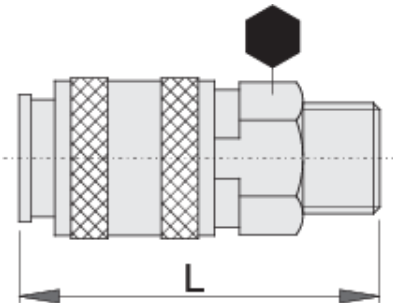

Coupling, female part

1506KZ7

Profiles

Product features

- metal housing
- outside thread

	 mm	 mm	 L	
617793	R1/4"	20	58	98
617794	R3/8"	20	54	101

* Images of products are symbolic. All dimensions are in mm, and weight in grams. All listed dimensions may vary in tolerance.