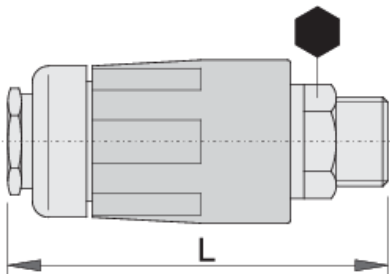

# Coupling, female part

1506PZ

## 제품 특징

- plastic housing
- outside thread

617789

R3/8"

19

70

137

\* Images of products are symbolic. All dimensions are in mm, and weight in grams. All listed dimensions may vary in tolerance.