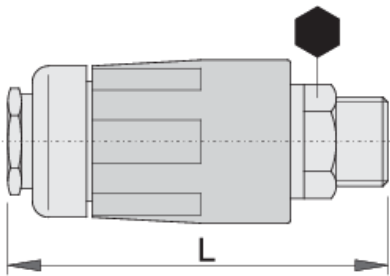

Coupling, female part

1506PZ

프로파일

제품 특징

- plastic housing
- outside thread

617789

R3/8"

19

70

137

* Images of products are symbolic. All dimensions are in mm, and weight in grams. All listed dimensions may vary in tolerance.