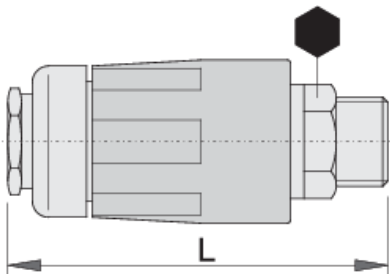

Coupling, female part

1506PZ

프로파일

제품 특징

- plastic housing
- outside thread

617789

R3/8"

19

70

137

* Images of products are symbolic. All dimensions are in mm, and weight in grams. All listed dimensions may vary in tolerance.