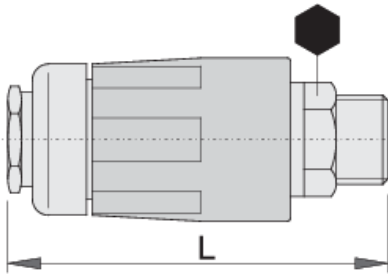

# Coupling, female part

1506PZ

## Product features

- plastic housing
- outside thread

617789

R3/8"

19

70

137

\* Images of products are symbolic. All dimensions are in mm, and weight in grams. All listed dimensions may vary in tolerance.