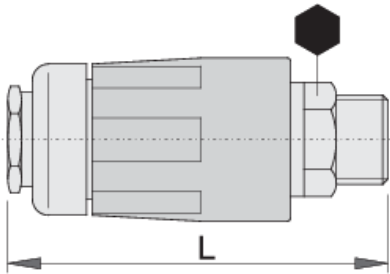

气动管接头

1506PZ

配置文件

产品属性

- 塑料外壳
- 外螺纹

617789

R3/8"

19

70

137

* Images of products are symbolic. All dimensions are in mm, and weight in grams. All listed dimensions may vary in tolerance.