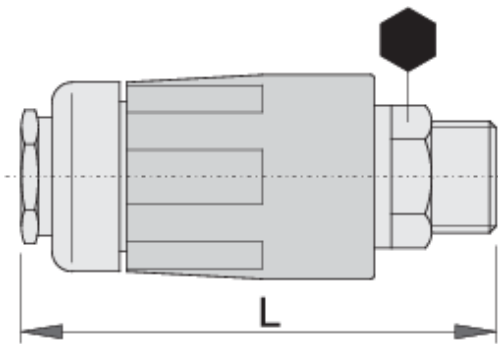

Coupling, female part

1506PZ

Profielen

[./\(be/support/warranty\)](https://www.uniortools.com/be/support/warranty)

Product attributen

- plastic housing
- outside thread

617789

R3/8"

19

70

137

Retail verpakking

Barcode	MA	MB	MC	Icon
617789	135	100	30	207

Transport verpakking

Barcode	Icon	TA	TB	TC	Icon
617789	1				