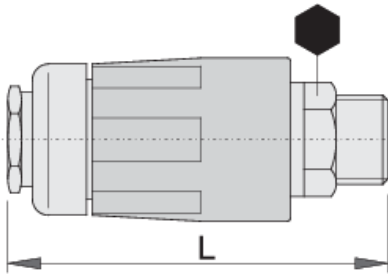

Coupling, female part

1506PZ

Profiles

Product features

- plastic housing
- outside thread

617789

R3/8"

19

70

137

* Images of products are symbolic. All dimensions are in mm, and weight in grams. All listed dimensions may vary in tolerance.