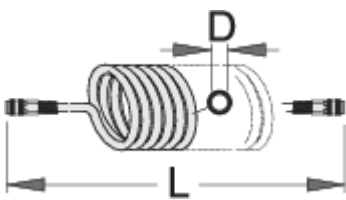

Spiral pneumatic hose

1505

Profiles

	L(m)	 mm	D	
617743	9	1/4"	6.5 x 10	850
617744	9	1/4"	8 x 12	894
617745	9	3/8"	11 x 16	1526
617746	12	1/4"	6.5 x 10	835
617747	12	1/4"	8 x 12	1076
617748	12	3/8"	11 x 16	1847

* Images of products are symbolic. All dimensions are in mm, and weight is in grams. All listed dimensions may vary in tolerance.