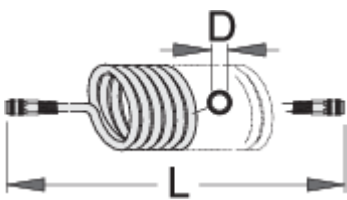

# Spiral pneumatic hose

1505

## Profiles

	L(m)	 mm	D	
617743	9	1/4"	6.5 x 10	850
617744	9	1/4"	8 x 12	894
617745	9	3/8"	11 x 16	1526
617746	12	1/4"	6.5 x 10	835
617747	12	1/4"	8 x 12	1076
617748	12	3/8"	11 x 16	1847

\* Images of products are symbolic. All dimensions are in mm, and weight in grams. All listed dimensions may vary in tolerance.