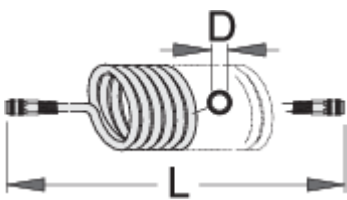

Spiral pneumatic hose

1505

Profiles

	L(m)	 mm	D	
617743	9	1/4"	6.5 x 10	850
617744	9	1/4"	8 x 12	894
617745	9	3/8"	11 x 16	1526
617746	12	1/4"	6.5 x 10	835
617747	12	1/4"	8 x 12	1076
617748	12	3/8"	11 x 16	1847

* Images of products are symbolic. All dimensions are in mm, and weight in grams. All listed dimensions may vary in tolerance.