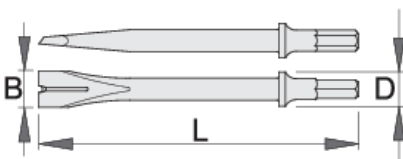

## Profiles

---

### Usage:

- removing rivets and welding slags

617720

L

180

B

20

D

19

179

\* Images of products are symbolic. All dimensions are in mm, and weight in grams. All listed dimensions may vary in tolerance.