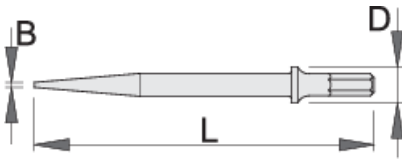

Pointed chisel

1514A2

Profiles

Product features

Usage:

- removing pins and rivets, making holes

617719

L

180

B

2

D

19

154

* Images of products are symbolic. All dimensions are in mm, and weight in grams. All listed dimensions may vary in tolerance.