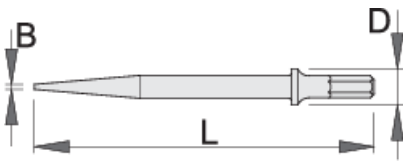

Pointed chisel

1514A2

Profiles

Product features

Usage:

- removing pins and rivets, making holes

617719

L

180

B

2

D

19

154

* Images of products are symbolic. All dimensions are in mm, and weight in grams. All listed dimensions may vary in tolerance.