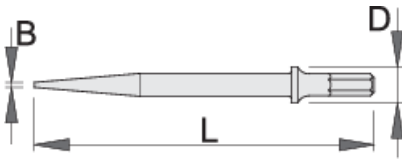

尖凿

1514A2

配置文件

产品属性

用途:

- 移除销钉和铆钉，开孔

617719

L

180

B

2

D

19

154

* Images of products are symbolic. All dimensions are in mm, and weight in grams. All listed dimensions may vary in tolerance.