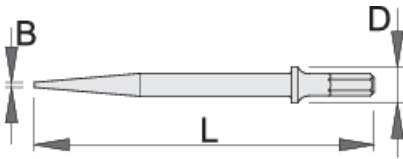

尖凿

1514A2

配置文件

产品属性

用途:

- 移除销钉和铆钉，开孔

617719

L

180

B

2

D

19

154

* Images of products are symbolic. All dimensions are in mm, and weight in grams. All listed dimensions may vary in tolerance.