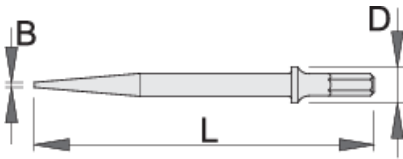

# 尖凿

1514A2

### 用途:

- 移除销钉和铆钉，开孔

617719

L

180

B

2

D

19

154

\* Images of products are symbolic. All dimensions are in mm, and weight is in grams. All listed dimensions may vary in tolerance.