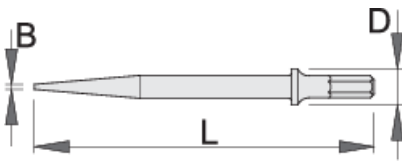

Pointed chisel

1514A2

Profiles

Product features

Usage:

- removing pins and rivets, making holes

617719

L

180

B

2

D

19

154

* Images of products are symbolic. All dimensions are in mm, and weight is in grams. All listed dimensions may vary in tolerance.