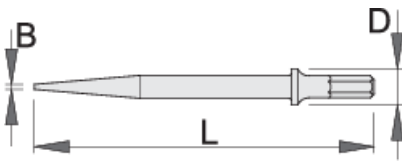

Pointed chisel

1514A2

Profiles

Product features

Usage:

- removing pins and rivets, making holes

617719

L

180

B

2

D

19

154

* Images of products are symbolic. All dimensions are in mm, and weight in grams. All listed dimensions may vary in tolerance.