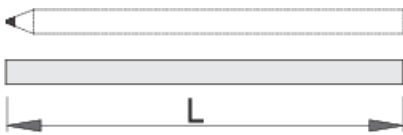

## Product features

- made from quality wood
- graphite hardness HB

617724

180

127

\* Images of products are symbolic. All dimensions are in mm, and weight in grams. All listed dimensions may vary in tolerance.