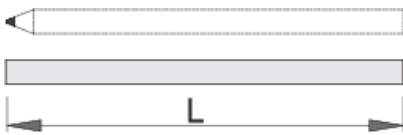

## 产品属性

- 由优质木材制成
- 石墨硬度HB

617724

180

127

\* Images of products are symbolic. All dimensions are in mm, and weight is in grams. All listed dimensions may vary in tolerance.