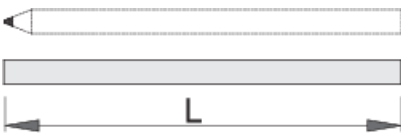

## 产品属性

- 由优质木材制成
- 石墨硬度HB

617724

180

127

\* Images of products are symbolic. All dimensions are in mm, and weight in grams. All listed dimensions may vary in tolerance.