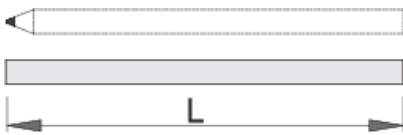

Carpenter`s pencil - set 10 pieces

1299

Product features

- made from quality wood
- graphite hardness HB

617724

180

127

* Images of products are symbolic. All dimensions are in mm, and weight is in grams. All listed dimensions may vary in tolerance.