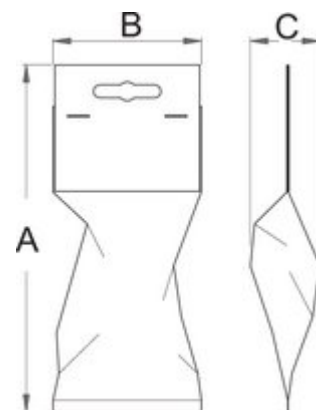

Retail verpakking

MA

MB

MC

617704

615

80

5

391

617707

1015

80

5

711