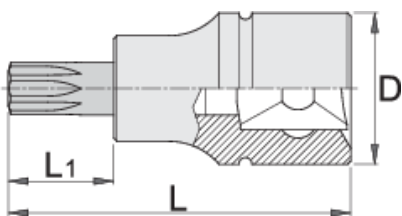

Screwdriver socket 3/8" with TX profile

236/2TX

프로파일

제품 특징

- 재질: 프리미엄 플렉스 크롬 바나듐 스틸 소켓
- material: bit from premium plus carbon steel
- entirely hardened and tempered

Barcode	Profile	D	L	L1	Weight
612101	TX 15	18	48	22	39
612102	TX 20	18	48	22	39
612103	TX 25	18	48	22	39
612104	TX 27	18	48	22	39

39

612106

TX 40

18

48

22

40

* Images of products are symbolic. All dimensions are in mm, and weight in grams. All listed dimensions may vary in tolerance.