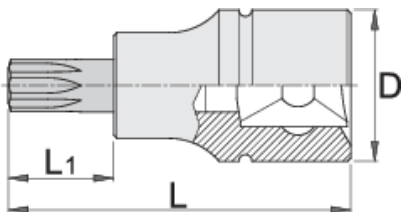

Screwdriver socket 3/8" with TX profile

236/2TX

프로파일

제품 특징

- 재질: 프리미엄 플렉스 크롬 바나듐 스틸 소켓
- material: bit from premium plus carbon steel
- entirely hardened and tempered

Barcode	Profile	D	L	L1	Weight	Availability
612101	TX 15	18	48	22	39	Till end of stock
612102	TX 20	18	48	22	39	Till end of stock
612103	TX 25	18	48	22	39	Till end of stock

D

L

L1

612104	TX 27	18	48	22	39	Till end of stock
612105	TX 30	18	48	22	39	Till end of stock
612106	TX 40	18	48	22	40	Till end of stock

* Images of products are symbolic. All dimensions are in mm, and weight in grams. All listed dimensions may vary in tolerance.