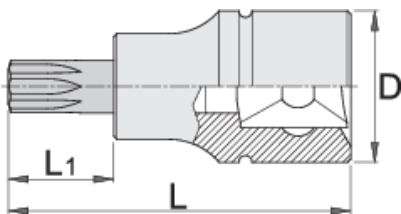

Screwdriver socket 3/8" with TX profile

236/2TX

프로파일

제품 특징

- 재질: 프리미엄 플렉스 크롬 바나듐 스틸 소켓
- material: bit from premium plus carbon steel
- entirely hardened and tempered

Barcode	Profile	D	L	L1	Weight
612101	TX 15	18	48	22	39
612102	TX 20	18	48	22	39
612103	TX 25	18	48	22	39
612104	TX 27	18	48	22	39

39

612106

TX 40

18

48

22

40

* Images of products are symbolic. All dimensions are in mm, and weight in grams. All listed dimensions may vary in tolerance.