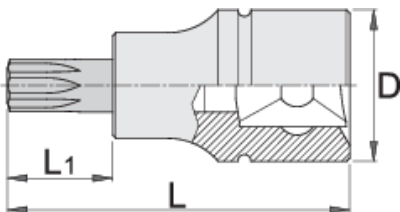

Screwdriver socket 3/8" with TX profile

236/2TX

Profiles

Product features

- material (Socket): Premium flex chrome vanadium steel
- material: bit from premium plus carbon steel
- entirely hardened and tempered

Barcode	Profile	D	L	L1	Weight	Availability
612101	TX 15	18	48	22	39	Till end of stock
612102	TX 20	18	48	22	39	Till end of stock
612103	TX 25	18	48	22	39	Till end of stock

		D	L	L1		
612104	TX 27	18	48	22	39	Till end of stock
612105	TX 30	18	48	22	39	Till end of stock
612106	TX 40	18	48	22	40	Till end of stock

* Images of products are symbolic. All dimensions are in mm, and weight in grams. All listed dimensions may vary in tolerance.