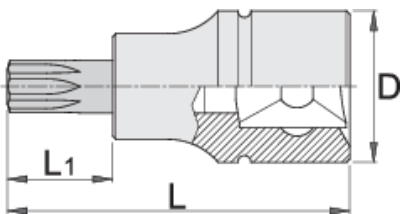

Screwdriver socket 3/8" with TX profile

236/2TX

Profiles

Product features

- material (Socket): Premium flex chrome vanadium steel
- material: bit from premium plus carbon steel
- entirely hardened and tempered

		D	L	L1	
612101	TX 15	18	48	22	39
612102	TX 20	18	48	22	39
612103	TX 25	18	48	22	39
612104	TX 27	18	48	22	39

D

L

L1

612105

TX 30

18

48

* Images of products are symbolic. All dimensions are in mm, and weight in grams. All listed dimensions may vary in tolerance.