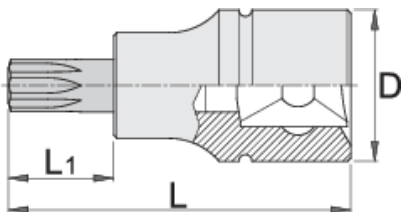

Screwdriver socket 3/8" with TX profile

236/2TX

Profiles

Product features

- material (Socket): Premium flex chrome vanadium steel
- material: bit from premium plus carbon steel
- entirely hardened and tempered

Barcode	Profile	D	L	L1	Weight	Availability
612101	TX 15	18	48	22	39	Till end of stock
612102	TX 20	18	48	22	39	Till end of stock
612103	TX 25	18	48	22	39	Till end of stock

612104	TX 27	18	48	22	39	Till end of stock
612105	TX 30	18	48	22	39	Till end of stock
612106	TX 40	18	48	22	40	Till end of stock

* Images of products are symbolic. All dimensions are in mm, and weight in grams. All listed dimensions may vary in tolerance.