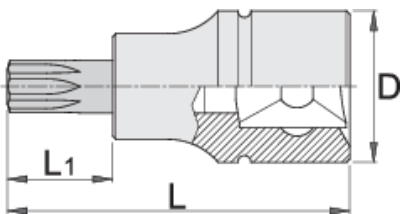

# Screwdriver socket 3/8" with TX profile

236/2TX

## Product features

- material (Socket): Premium flex chrome vanadium steel
- material: bit from premium plus carbon steel
- entirely hardened and tempered

		D	L	L1	
612101	TX 15	18	48	22	39
612102	TX 20	18	48	22	39
612103	TX 25	18	48	22	39
612104	TX 27	18	48	22	39

39

612106

TX 40

18

48

22

40

\* Images of products are symbolic. All dimensions are in mm, and weight in grams. All listed dimensions may vary in tolerance.