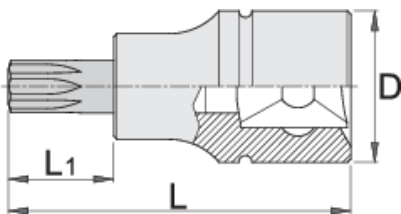

Screwdriver socket 3/8" with TX profile

236/2TX

Profiles

Product features

- material (Socket): Premium flex chrome vanadium steel
- material: bit from premium plus carbon steel
- entirely hardened and tempered

		D	L	L1	
612101	TX 15	18	48	22	39
612102	TX 20	18	48	22	39
612103	TX 25	18	48	22	39
612104	TX 27	18	48	22	39

D

L

L1

612105

TX 30

18

48

* Images of products are symbolic. All dimensions are in mm, and weight in grams. All listed dimensions may vary in tolerance.