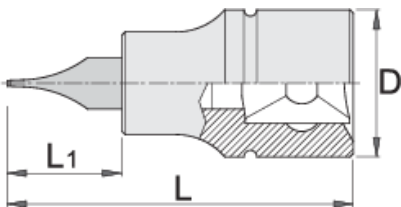

Slotted screwdriver socket 3/8"

236/2SL

프로파일

제품 특징

- 재질: 프리미엄 플렉스 크롬 바나듐 스틸 소켓
- material: bit from premium plus carbon steel
- entirely hardened and tempered

		D	L	L1	
612098	5.5	18	48	22	42
612099	8	18	48	22	45

* Images of products are symbolic. All dimensions are in mm, and weight in grams. All listed dimensions may vary in tolerance.