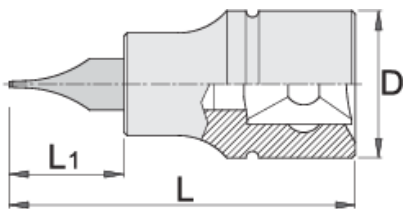

Slotted screwdriver socket 3/8"

236/2SL

프로파일

제품 특징

- 재질: 프리미엄 플렉스 크롬 바나듐 스틸 소켓
- material: bit from premium plus carbon steel
- entirely hardened and tempered

Barcode	Color	D	L	L1	Weight	Availability
612098	5.5	18	48	22	42	Till end of stock
612099	8	18	48	22	45	Till end of stock

* Images of products are symbolic. All dimensions are in mm, and weight in grams. All listed dimensions may vary in tolerance.