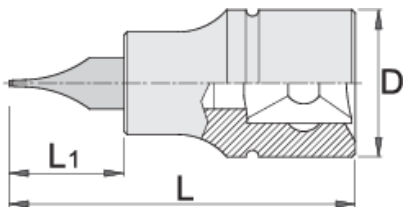

# Slotted screwdriver socket 3/8"

236/2SL

## 제품 특징

- 재질: 프리미엄 플렉스 크롬 바나듐 스틸 소켓
- material: bit from premium plus carbon steel
- entirely hardened and tempered

Barcode	Color	D	L	L1	Weight
612098	5.5	18	48	22	42
612099	8	18	48	22	45

\* Images of products are symbolic. All dimensions are in mm, and weight in grams. All listed dimensions may vary in tolerance.