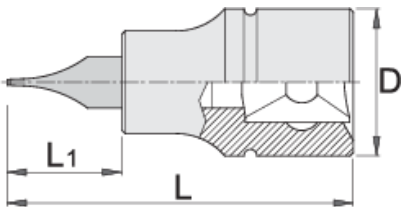

Slotted screwdriver socket 3/8"

236/2SL

Profiles

Product features

- material (Socket): Premium flex chrome vanadium steel
- material: bit from premium plus carbon steel
- entirely hardened and tempered

| Barcode | Color | D | L | L1 | Weight | Availability |
|---------|-------|----|----|----|--------|-------------------|
| 612098 | 5.5 | 18 | 48 | 22 | 42 | Till end of stock |
| 612099 | 8 | 18 | 48 | 22 | 45 | Till end of stock |

* Images of products are symbolic. All dimensions are in mm, and weight in grams. All listed dimensions may vary in tolerance.