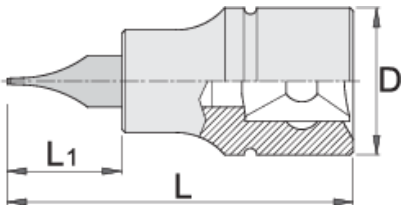

Slotted screwdriver socket 3/8"

236/2SL

Profiles

Product features

- material (Socket): Premium flex chrome vanadium steel
- material: bit from premium plus carbon steel
- entirely hardened and tempered

|  |  | D | L | L1 |  |
|--|---|----|----|----|---|
| 612098 | 5.5 | 18 | 48 | 22 | 42 |
| 612099 | 8 | 18 | 48 | 22 | 45 |

* Images of products are symbolic. All dimensions are in mm, and weight in grams. All listed dimensions may vary in tolerance.