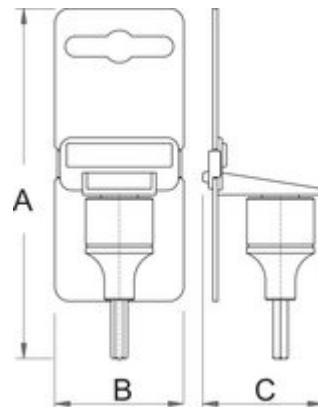

Slotted screwdriver socket 3/8"

236/2SL

Profiles

Premium Flex
Premium +

[\(/ar/about-us/materials\)](#)  [\(/ar/support/warranty\)](#)

Product features

- material: socket from premium flex chrome vanadium steel
- material: bit from premium plus carbon steel
- entirely hardened and tempered

Barcode	Width	D	L	L1	Weight
612098	5.5	18	48	22	42
612099	8	18	48	22	45
612100	10	18	48	22	55

Retail packaging

Barcode	MA	MB	MC	Icon
612098	115	44	34	47
612099	115	44	34	50
612100	115	44	34	60

Transport packaging

Barcode	Hand icon	TA	TB	TC	Icon
612098	4	93	144	57	313
612099	4	93	144	57	325
612100	4	93	144	57	365