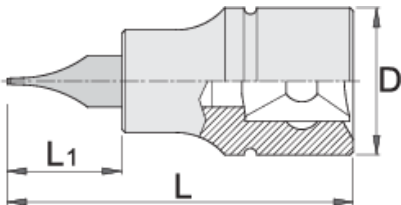

# Slotted screwdriver socket 3/8"

236/2SL

## Product features

- material (Socket): Premium flex chrome vanadium steel
- material: bit from premium plus carbon steel
- entirely hardened and tempered

		D	L	L1	
612098	5.5	18	48	22	42
612099	8	18	48	22	45

\* Images of products are symbolic. All dimensions are in mm, and weight in grams. All listed dimensions may vary in tolerance.