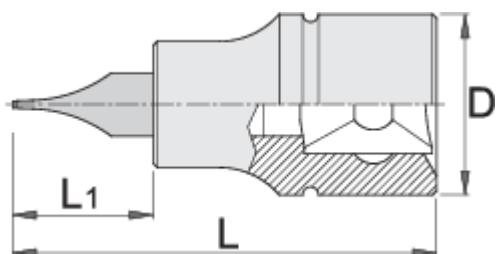

Slotted screwdriver socket 3/8"

236/2SL

Profiles

Premium Flex
Premium +

[\(/ar/about-us/materials\)](#)  [\(/ar/support/warranty\)](#)

Product features

- material: socket from premium flex chrome vanadium steel
- material: bit from premium plus carbon steel
- entirely hardened and tempered

Barcode	Width	D	L	L1	Weight
612098	5.5	18	48	22	42
612099	8	18	48	22	45
612100	10	18	48	22	55

Retail packaging

Barcode	MA	MB	MC	Icon
612098	115	44	34	47
612099	115	44	34	50
612100	115	44	34	60

Transport packaging