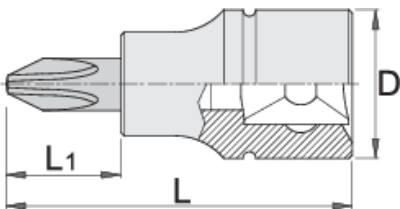

Crosstip screwdriver socket 3/8"

236/2PH

프로파일

제품 특징

- 재질: 프리미엄 플렉스 크롬 바나듐 스틸 소켓
- material: bit from premium plus carbon steel
- entirely hardened and tempered

Barcode	+	D	L	L1	Icon
612094	PH 3	18	48	22	39

* Images of products are symbolic. All dimensions are in mm, and weight is in grams. All listed dimensions may vary in tolerance.