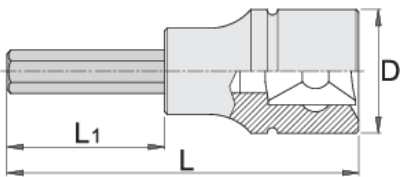

# Long hex screwdriver socket 3/8"

236/2HXL

## 제품 특징

- 재질: 프리미엄 플렉스 크롬 바나듐 스틸 소켓
- material: bit from premium plus carbon steel
- entirely hardened and tempered
- made according to standard DIN 7422 (only metric dimension)

Barcode	Hex Size	L	L1	D	Weight
612087	4	92	66	18	65
612088	5	92	66	18	65
612089	6	92	66	18	65
612090	8	92	66	18	65
612091	10	92	66	18	65

\* Images of products are symbolic. All dimensions are in mm, and weight in grams. All listed dimensions may vary in tolerance.