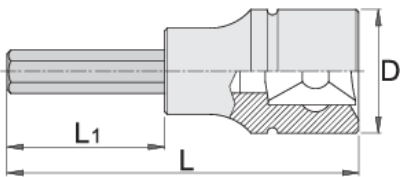

# Long hex screwdriver socket 3/8"

236/2HXL

## 제품 특징

- 재질: 프리미엄 플렉스 크롬 바나듐 스틸 소켓
- material: bit from premium plus carbon steel
- entirely hardened and tempered
- made according to standard DIN 7422 (only metric dimension)

Barcode	Hex Size	L	L1	D	Icon
612087	4	92	66	18	65
612088	5	92	66	18	65
612089	6	92	66	18	65
612090	8	92	66	18	65
612091	10	92	66	18	65

\* Images of products are symbolic. All dimensions are in mm, and weight in grams. All listed dimensions may vary in tolerance.