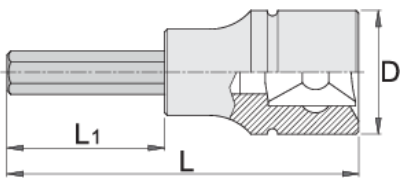

Long hex screwdriver socket 3/8"

236/2HXL

프로파일

제품 특징

- 재질: 프리미엄 플렉스 크롬 바나듐 스틸 소켓
- material: bit from premium plus carbon steel
- entirely hardened and tempered
- made according to standard DIN 7422

Barcode	Hex Size	L	L1	D	Weight	Lead Time
612087	4	92	66	18	65	
612088	5	92	66	18	65	
612089	6	92	66	18	65	
612090	8	92	66	18	65	
612091	10	92	66	18	65	

* Images of products are symbolic. All dimensions are in mm, and weight is in grams. All listed dimensions may vary in tolerance.